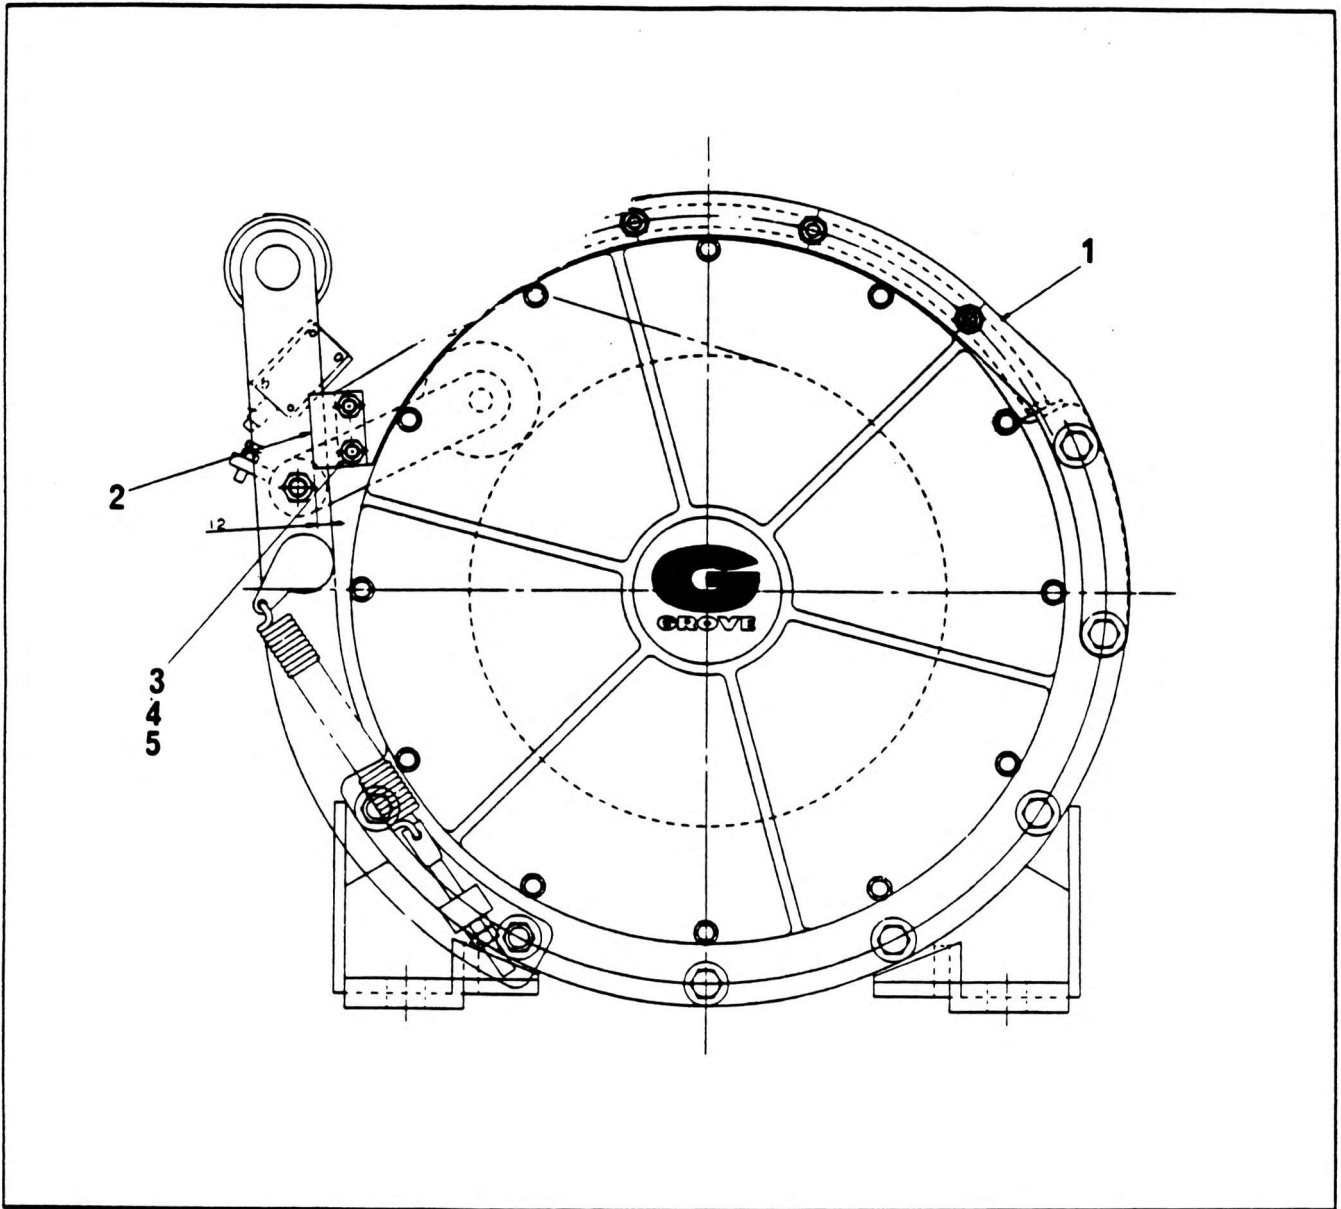

HOIST KICKER BAR INSTALL

NO.	PART NO.	QTY.	DESCRIPTION	NO.	PART NO.	QTY.	DESCRIPTION
1	6-059-990220	1	Bar - Kicker Weld Assembly				
2	6-705-994335	1	Plate				
3	7092002	2	Bolt Hex Head M12 x 40 Long				
4	7-661-210003	2	Nut				
5	7-951-210210	2	Washer Lock				

6-527-990085
Issue No. 00